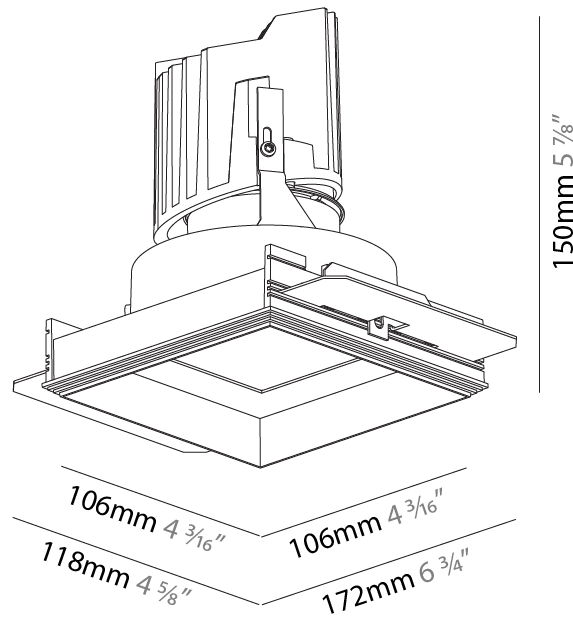

PHYSICAL

Shape: Square
Length (mm): 106
Length (in): 4 ³/₁₆
Width (mm): 106
Width (in): 4 ³/₁₆
Height (mm): 150
Height (in): 5 ⁷/₈
Ceiling Thickness (mm): 10 / 12.5 / 15 / 25
Ceiling Thickness (in): 3/8 or 1/2 or 9/16 or 1
Min. Recessing Depth (mm): 170
Min. Recessing Depth (in): 6 ¹¹/₁₆
Light Distribution: Downlight
Weight (kg): 0.769
Weight (lbs): 1.69
Fixture Finish: SSR / BKV / CWI / CRY / HAB / LAG / UFT / ITA / RUA / RUR / MIC / FTG / MYG / TWT / LOD / PUS / FRO / FUP / KIA / POP / BLS / SPG / MEY / GOH / GUM / CHC / COM / ABZ / JAG / OBR / MOS / ROR
Fixture Material: Aluminum Die Cast
Cut-out Measurements: 120mm / 4 3/4" x 120mm / 4 3/4"
Upon Request: Unique Ceiling Thickness

ELECTRICAL

Lamp Type: LED (Zhaga Standard)
Input Wattage (W): 16.5
Total Output Wattage (W): 14.7
Dimming: Dali Dimming
Driver Included: No
Driver Location: Recessed Housing
Driver Type: Constant Current - 120Vac
Driver Class: Class 2
Housing: See Components
Input Voltage (V): 120
Constant Current (MA): 350

LED

Number of LEDs: 1
Max. Delivered Lumen (lm): 770
Nominal Lumen (lm): 1140
CRI: >90 CRI
Lamp Life (hrs): 50000
Upon Request: RGB-W Tunable White Special Color Temperature Special LED

OPTICAL

Reflector^o: 20 / 40 / 60
Upon Request: Special Beam Angles

RATINGS AND CERTIFICATIONS

Certified By: Certified for North American Standards

IP rating: IP20
Zaneen Company Inc. © 2024, T 1800-388-3382, F 416-247-9319, www.zaneen.com